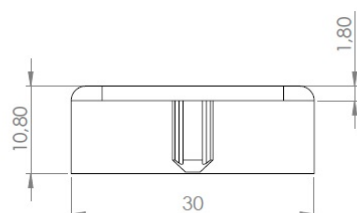

PRODUCT SHEET

Description:

Edge Striker For Single Door Lock "Square", Chrome Pl, With Knock In Pins $\varnothing 5 \times 9 \text{mm}$

Item number:

14.09.535-0

Units	Box	Carton	HS Code	Barcode
Pcs.	10	100	8301600090	
				5704866049054

SISO A/S

Mileparken 11
DK-2740 Skovlunde
Denmark
VAT: DK 24786013

Phone +45 45 830 900

www.siso.dk
siso@siso.dk

Danske Bank
Nytorv Branch
Copenhagen
SWIFT: DABADKKK

Account no.
4180 3112 112936
IBAN Account
DK7230003112112936