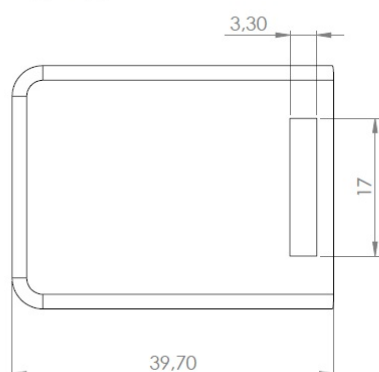

## Description:

Edge Striker For Single Door Lock "Square", Chrome Pl, With Knock In Pins  $\varnothing 5 \times 9 \text{mm}$

## Item number:

14.09.535-0

Units	Box	Carton	HS Code	Barcode
Pcs.	10	100	8301600090	
				5704866049054