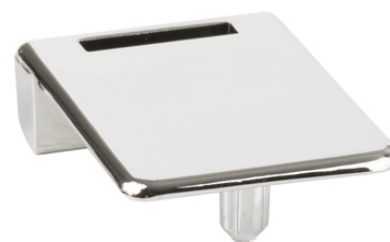

PRODUCT SHEET

Description:

Edge Striker For Single Door Lock "Square", Chrome Pl, With Knock In Pins $\varnothing 5 \times 9 \text{mm}$

Item number:

14.09.535-0

Units	Box	Carton	HS Code	Barcode
Pcs.	10	100	8301600090	
				5704866049054

SISO A/S

Mileparken 11
DK-2740 Skovlunde
Denmark
VAT: DK 24786013

Phone +45 45 830 900

www.siso.dk
siso@siso.dk

Danske Bank
Nytorv Branch
Copenhagen
SWIFT: DABADKKK

Account no.
4180 3112 112936
IBAN Account
DK7230003112112936