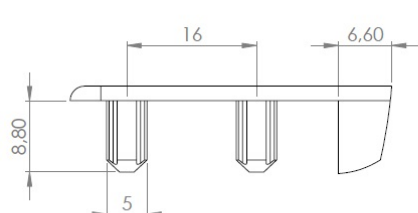

PRODUCT SHEET

Description:

Edge Striker For Single Door Lock "Square", Chrome Pl, With Knock In Pins $\varnothing 5 \times 9 \text{mm}$

Item number:

14.09.535-0

Units	Box	Carton	HS Code	Barcode
Pcs.	10	100	8301600090	
				5704866049054

SISO A/S

Mileparken 11
DK-2740 Skovlunde
Denmark
VAT: DK 24786013

Phone +45 45 830 900

www.siso.dk
siso@siso.dk

Danske Bank
Nytorv Branch
Copenhagen
SWIFT: DABADKKK

Account no.
4180 3112 112936
IBAN Account
DK7230003112112936